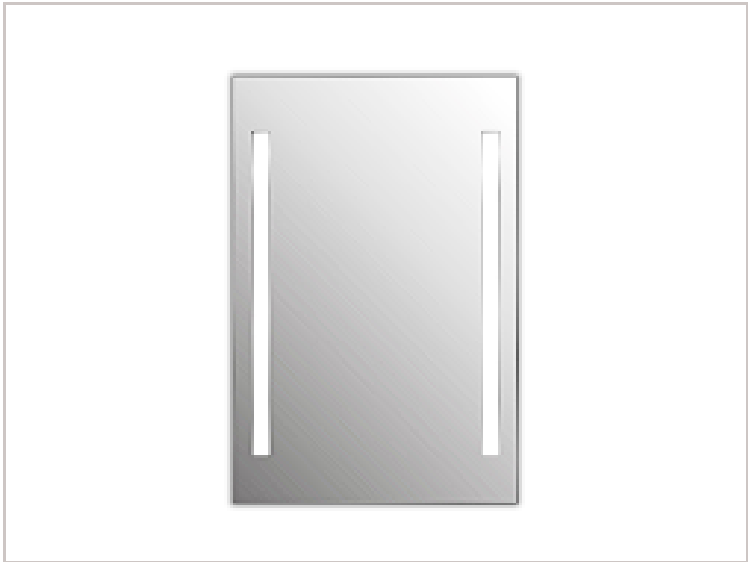

Cultured Marble Lit Mirrors

These Products are priced per job

MATIRI™ Lighted Mirror