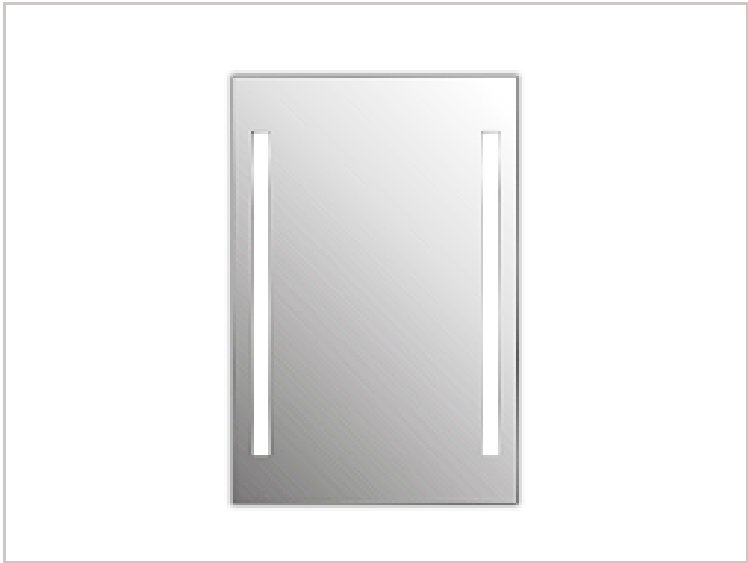

MATIRI™ Lighted Mirror