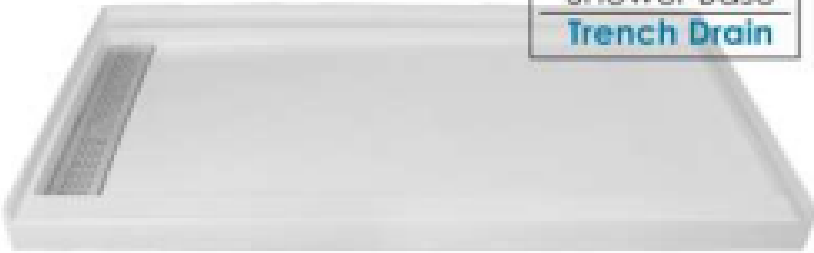

Cultured Marble Shower Accessories

Product

Price

	Corner Mount Soap Dish	18.00\$
	Wall Mount Frontal Soap Dish	18.00\$
	Corner Mount Soap Dish	20.00\$
	Angled Soap Dish	30.00\$
	Angled Foot Rest	28.00\$
	Accessory Ledge	44.00\$

Cultured Marble Shower Pans

Product

Price

Shower Base
Center Drain

388.80\$

Shower Base
Trench Drain

415.80\$

Shower Base
ADA

508.20\$

Cultured Marble Shower Wall

Product

Price

Chevron FFI (FE)

3"x6" Subway (SB)

6.70 per square
foot

Cultured Marble Shower Wall Colours